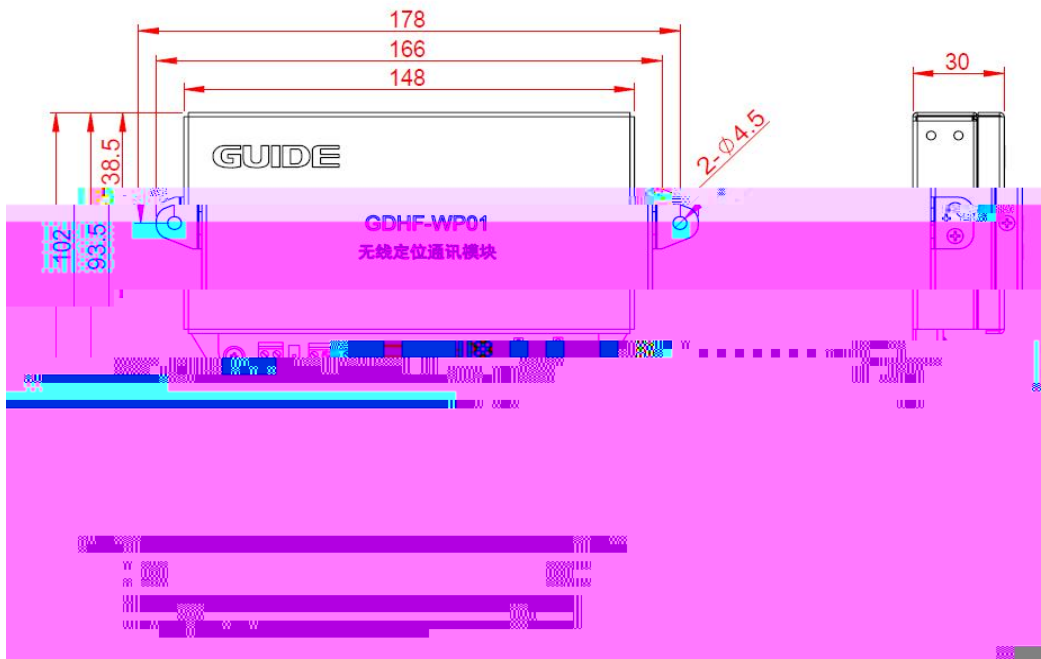

# LED

GDHF-VPO1

4

LED

LED

GDHF-VPO1

LED

4G		2
GPS		GPS

mm

mm

- 
-

Wuhan Guide Technology Co., Ltd.

6

430223

86-027-87927230

shfw@gdetec.com